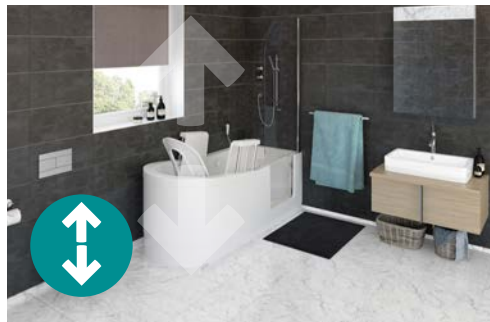

Easy Riser - Standard / Peninsular – recline and relax

With its stylish, clean and simple lines, the Easy Riser has been designed with a standard footprint that is ideal for most bathrooms. Added to that, the convenience of an ergonomically designed, powered seat and low-level access makes getting into and out of the bath easy.

The Easy Riser has been developed with comfort and safety in mind. An ergonomic back rest has been integrated within the bath seat so that it allows the user to recline

smoothly into a relaxing position and enjoy a luxurious bath.

The uniquely supportive seat really comes into its own if you find sitting back up a struggle – the backrest gently lifts you back into a seated position.

For safety, there's the reassurance of battery backup for the seat controls and slip-resistant surfaces.

- Stylish & Luxurious bath
- Designed for convenience
- Comfort & Safety in mind
- Ergonomic back rest
- Suitable for the whole family